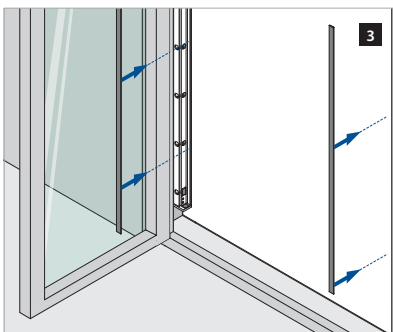

Assembly video:
<https://q-ne.ws/3vsZL5a>

ASSEMBLY GUIDE

166839-011-00-xx

Wall mount profile

EASY GLASS® VIEW - Facade mounting (UK)

Q-INFO MOD 6839

Assembly video:
<https://q-ne.ws/3vsZL5a>

ASSEMBLY GUIDE

166839-011-00-xx

Wall mount profile

EASY GLASS® VIEW - Reveal mounting (UK)

Q-INFO MOD 6839

Assembly video:
<https://q-ne.ws/3vsZL5a>

ASSEMBLY GUIDE

166839-011-00-xx

Wall mount profile

EASY GLASS® VIEW - Frame mounting (UK)

Q-INFO MOD 6839