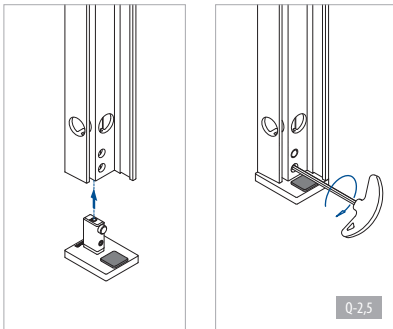

Assembly video:
<https://q-ne.ws/3vsZL5a>

ASSEMBLY GUIDE

166839-011-00-xx

Wall mount profile

EASY GLASS® VIEW - Facade mounting (UK)

Q-INFO MOD 6839

Assembly video:
<https://q-ne.ws/3vsZL5a>

ASSEMBLY GUIDE

166839-011-00-xx

Wall mount profile

EASY GLASS® VIEW - Reveal mounting (UK)

Q-INFO MOD 6839

Assembly video:
<https://q-ne.ws/3vsZL5a>

ASSEMBLY GUIDE

166839-011-00-xx

Wall mount profile