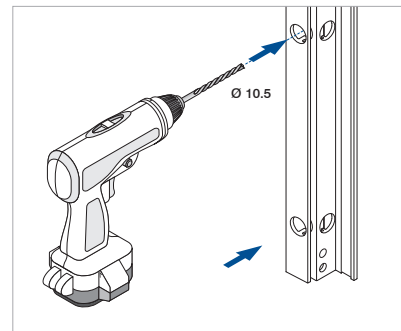

Assembly video:
<https://q-ne.ws/3vsZL5a>

ASSEMBLY GUIDE

166839-011-00-xx

Wall mount profile

EASY GLASS® VIEW - Facade mounting (UK)

Q-INFO MOD 6839

Assembly video:
<https://q-ne.ws/3vsZL5a>

ASSEMBLY GUIDE

166839-011-00-xx

Wall mount profile

EASY GLASS® VIEW - Reveal mounting (UK)

Q-INFO MOD 6839

Assembly video:
<https://q-ne.ws/3vsZL5a>

ASSEMBLY GUIDE

166839-011-00-xx

Wall mount profile