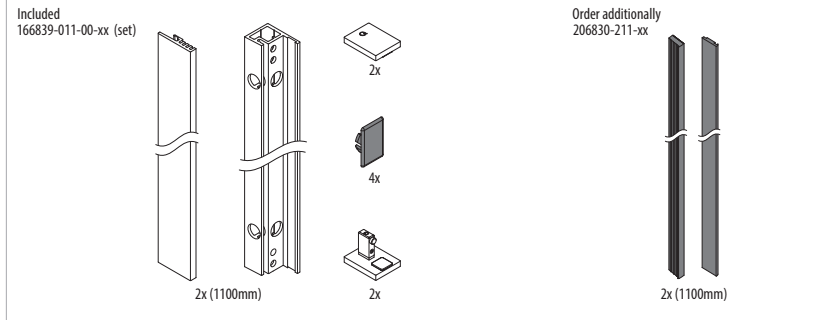

Assembly video:
<https://q-ne.ws/3vsZL5a>

ASSEMBLY GUIDE

166839-011-00-xx

Wall mount profile

EASY GLASS® VIEW - Facade mounting (UK)

Q-INFO MOD 6839

Assembly video:
<https://q-ne.ws/3vsZL5a>

ASSEMBLY GUIDE

166839-011-00-xx

Wall mount profile

EASY GLASS® VIEW - Reveal mounting (UK)

Q-INFO MOD 6839

Assembly video:
<https://q-ne.ws/3vsZL5a>

ASSEMBLY GUIDE

166839-011-00-xx

Wall mount profile

EASY GLASS® VIEW - Frame mounting (UK)

Q-INFO MOD 6839