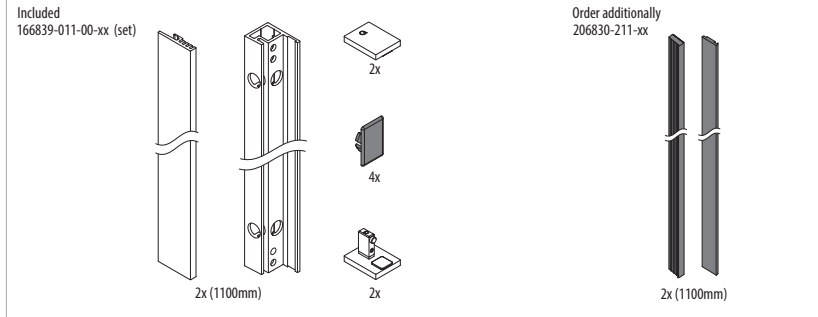

Assembly video:
<https://q-ne.ws/3vsZL5a>

ASSEMBLY GUIDE

166839-011-00-xx

Wall mount profile

EASY GLASS® VIEW - Facade mounting (UK)

Q-INFO MOD 6839

Assembly video:
<https://q-ne.ws/3vsZL5a>

ASSEMBLY GUIDE

166839-011-00-xx

Wall mount profile

EASY GLASS® VIEW - Reveal mounting (UK)

Q-INFO MOD 6839

Assembly video:
<https://q-ne.ws/3vsZL5a>

ASSEMBLY GUIDE

166839-011-00-xx

Wall mount profile

EASY GLASS® VIEW - Frame mounting (UK)

Q-INFO MOD 6839