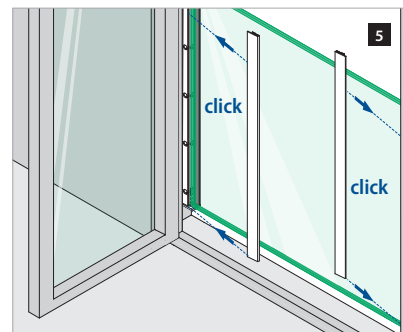

Assembly video:
<https://q-ne.ws/3vsZL5a>

ASSEMBLY GUIDE

166839-011-00-xx

Wall mount profile

EASY GLASS® VIEW - Facade mounting (UK)

Q-INFO MOD 6839

Assembly video:
<https://q-ne.ws/3vsZL5a>

ASSEMBLY GUIDE

166839-011-00-xx

Wall mount profile

EASY GLASS® VIEW - Reveal mounting (UK)

Q-INFO MOD 6839

Assembly video:
<https://q-ne.ws/3vsZL5a>

ASSEMBLY GUIDE

166839-011-00-xx

Wall mount profile