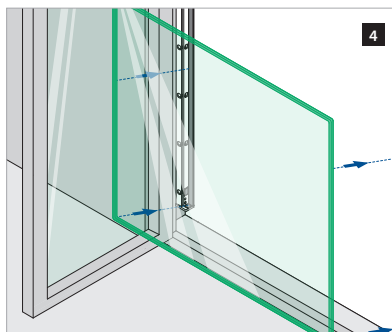

Assembly video:
<https://q-ne.ws/3vsZL5a>

ASSEMBLY GUIDE

166839-011-00-xx

Wall mount profile

EASY GLASS® VIEW - Facade mounting (UK)

Q-INFO MOD 6839

Assembly video:
<https://q-ne.ws/3vsZL5a>

ASSEMBLY GUIDE

166839-011-00-xx

Wall mount profile

EASY GLASS® VIEW - Reveal mounting (UK)

Q-INFO MOD 6839

Assembly video:
<https://q-ne.ws/3vsZL5a>

ASSEMBLY GUIDE

166839-011-00-xx

Wall mount profile

EASY GLASS® VIEW - Frame mounting (UK)

Q-INFO MOD 6839