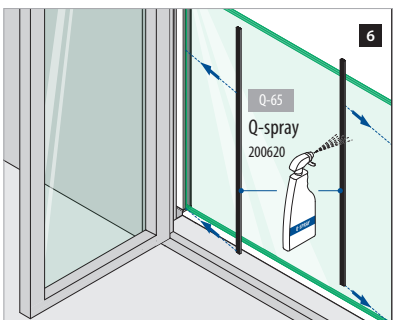

Assembly video:
<https://q-ne.ws/3vsZL5a>

ASSEMBLY GUIDE

166839-011-00-xx

Wall mount profile

EASY GLASS® VIEW - Facade mounting (UK)

Q-INFO MOD 6839

Assembly video:
<https://q-ne.ws/3vsZL5a>

ASSEMBLY GUIDE

166839-011-00-xx

Wall mount profile

EASY GLASS® VIEW - Reveal mounting (UK)

Q-INFO MOD 6839

Assembly video:
<https://q-ne.ws/3vsZL5a>

ASSEMBLY GUIDE

166839-011-00-xx

Wall mount profile