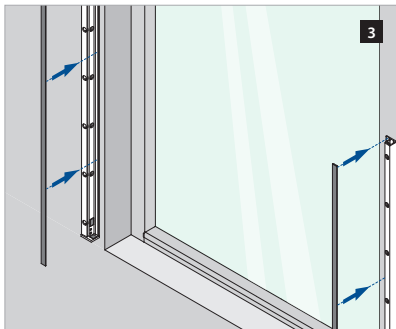

Assembly video:
<https://q-ne.ws/3vsZL5a>

ASSEMBLY GUIDE

166839-011-00-xx

Wall mount profile

EASY GLASS® VIEW - Facade mounting (UK)

Q-INFO MOD 6839

Assembly video:
<https://q-ne.ws/3vsZL5a>

ASSEMBLY GUIDE

166839-011-00-xx

Wall mount profile

EASY GLASS® VIEW - Reveal mounting (UK)

Q-INFO MOD 6839

Assembly video:
<https://q-ne.ws/3vsZL5a>

ASSEMBLY GUIDE

166839-011-00-xx

Wall mount profile

EASY GLASS® VIEW - Frame mounting (UK)

Q-INFO MOD 6839