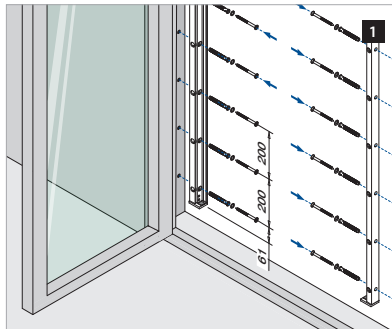

Assembly video:
<https://q-ne.ws/3vsZL5a>

ASSEMBLY GUIDE

166839-011-00-xx

Wall mount profile

EASY GLASS® VIEW - Facade mounting (UK)

Q-INFO MOD 6839

Assembly video:
<https://q-ne.ws/3vsZL5a>

ASSEMBLY GUIDE

166839-011-00-xx

Wall mount profile

EASY GLASS® VIEW - Reveal mounting (UK)

Q-INFO MOD 6839

Assembly video:
<https://q-ne.ws/3vsZL5a>

ASSEMBLY GUIDE

166839-011-00-xx

Wall mount profile

EASY GLASS® VIEW - Frame mounting (UK)

Q-INFO MOD 6839