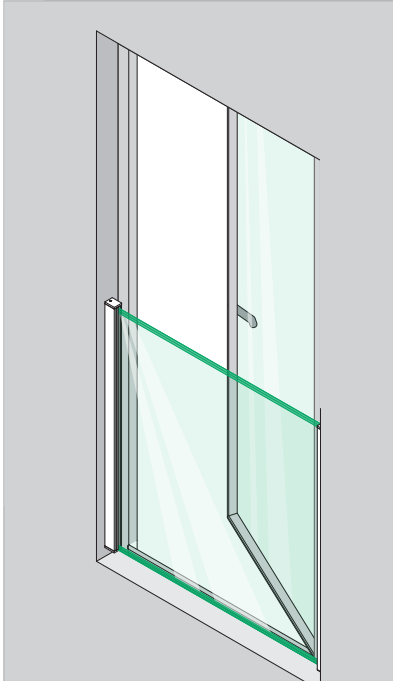

Assembly video:
<https://q-ne.ws/3vsZL5a>

ASSEMBLY GUIDE

166839-011-00-xx

Wall mount profile

EASY GLASS® VIEW - Facade mounting (UK)

Q-INFO MOD 6839

Assembly video:
<https://q-ne.ws/3vsZL5a>

ASSEMBLY GUIDE

166839-011-00-xx

Wall mount profile

EASY GLASS® VIEW - Reveal mounting (UK)

Q-INFO MOD 6839

Assembly video:
<https://q-ne.ws/3vsZL5a>

ASSEMBLY GUIDE

166839-011-00-xx

Wall mount profile

EASY GLASS® VIEW - Frame mounting (UK)

Q-INFO MOD 6839