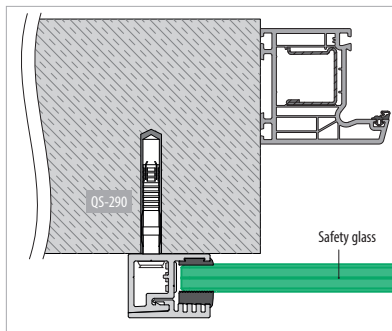

Assembly video:
<https://q-ne.ws/3vsZL5a>

ASSEMBLY GUIDE

166839-011-00-xx

Wall mount profile

EASY GLASS® VIEW - Facade mounting (UK)

Q-INFO MOD 6839

Assembly video:
<https://q-ne.ws/3vsZL5a>

ASSEMBLY GUIDE

166839-011-00-xx

Wall mount profile

EASY GLASS® VIEW - Reveal mounting (UK)

Q-INFO MOD 6839

Assembly video:
<https://q-ne.ws/3vsZL5a>

ASSEMBLY GUIDE

166839-011-00-xx

Wall mount profile