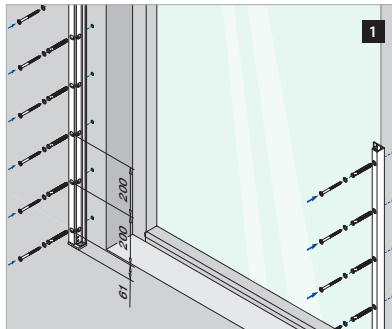

Assembly video:
<https://q-ne.ws/3vsZL5a>

ASSEMBLY GUIDE

166839-011-00-xx

Wall mount profile

EASY GLASS® VIEW - Facade mounting (UK)

Q-INFO MOD 6839

Assembly video:
<https://q-ne.ws/3vsZL5a>

ASSEMBLY GUIDE

166839-011-00-xx

Wall mount profile

EASY GLASS® VIEW - Reveal mounting (UK)

Q-INFO MOD 6839

Assembly video:
<https://q-ne.ws/3vsZL5a>

ASSEMBLY GUIDE

166839-011-00-xx

Wall mount profile