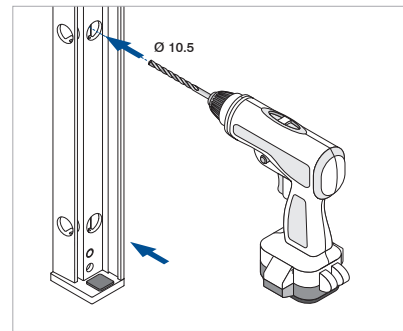

Assembly video:
<https://q-ne.ws/3vsZL5a>

ASSEMBLY GUIDE

166839-011-00-xx

Wall mount profile

EASY GLASS® VIEW - Facade mounting (UK)

Q-INFO MOD 6839

Assembly video:
<https://q-ne.ws/3vsZL5a>

ASSEMBLY GUIDE

166839-011-00-xx

Wall mount profile

EASY GLASS® VIEW - Reveal mounting (UK)

Q-INFO MOD 6839

Assembly video:
<https://q-ne.ws/3vsZL5a>

ASSEMBLY GUIDE

166839-011-00-xx

Wall mount profile