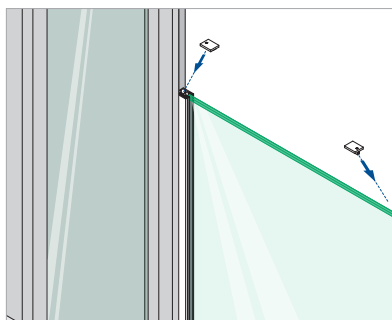

Assembly video:
<https://q-ne.ws/3vsZL5a>

ASSEMBLY GUIDE

166839-011-00-xx

Wall mount profile

EASY GLASS® VIEW - Facade mounting (UK)

Q-INFO MOD 6839

Assembly video:
<https://q-ne.ws/3vsZL5a>

ASSEMBLY GUIDE

166839-011-00-xx

Wall mount profile

EASY GLASS® VIEW - Reveal mounting (UK)

Q-INFO MOD 6839

Assembly video:
<https://q-ne.ws/3vsZL5a>

ASSEMBLY GUIDE

166839-011-00-xx

Wall mount profile