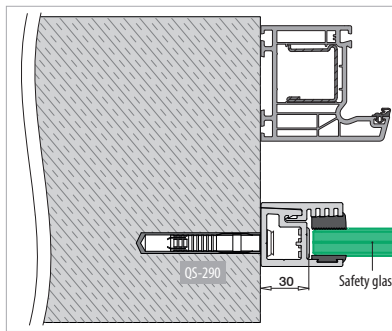

Assembly video:
<https://q-ne.ws/3vsZL5a>

ASSEMBLY GUIDE

166839-011-00-xx

Wall mount profile

EASY GLASS® VIEW - Facade mounting (UK)

Q-INFO MOD 6839

Assembly video:
<https://q-ne.ws/3vsZL5a>

ASSEMBLY GUIDE

166839-011-00-xx

Wall mount profile

EASY GLASS® VIEW - Reveal mounting (UK)

Q-INFO MOD 6839

Assembly video:
<https://q-ne.ws/3vsZL5a>

ASSEMBLY GUIDE

166839-011-00-xx

Wall mount profile