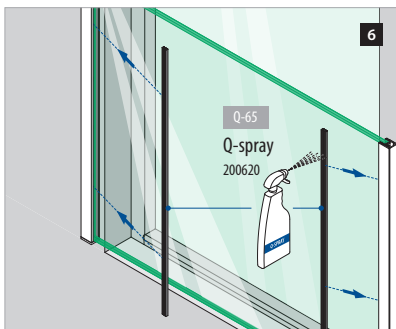

Assembly video:
<https://q-ne.ws/3vsZL5a>

ASSEMBLY GUIDE

166839-011-00-xx

Wall mount profile

EASY GLASS® VIEW - Facade mounting (UK)

Q-INFO MOD 6839

Assembly video:
<https://q-ne.ws/3vsZL5a>

ASSEMBLY GUIDE

166839-011-00-xx

Wall mount profile

EASY GLASS® VIEW - Reveal mounting (UK)

Q-INFO MOD 6839

Assembly video:
<https://q-ne.ws/3vsZL5a>

ASSEMBLY GUIDE

166839-011-00-xx

Wall mount profile