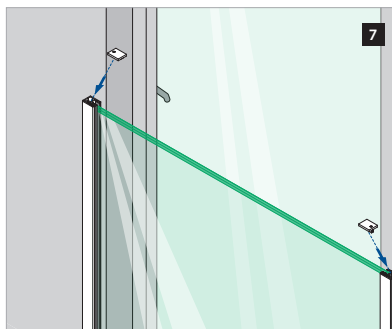

Assembly video:
<https://q-ne.ws/3vsZL5a>

ASSEMBLY GUIDE

166839-011-00-xx

Wall mount profile

EASY GLASS® VIEW - Facade mounting (UK)

Q-INFO MOD 6839

Assembly video:
<https://q-ne.ws/3vsZL5a>

ASSEMBLY GUIDE

166839-011-00-xx

Wall mount profile

EASY GLASS® VIEW - Reveal mounting (UK)

Q-INFO MOD 6839

Assembly video:
<https://q-ne.ws/3vsZL5a>

ASSEMBLY GUIDE

166839-011-00-xx

Wall mount profile