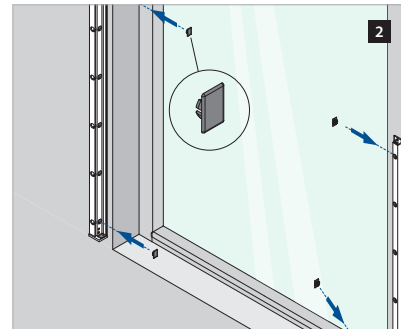

Assembly video:
<https://q-ne.ws/3vsZL5a>

ASSEMBLY GUIDE

166839-011-00-xx

Wall mount profile

EASY GLASS® VIEW - Facade mounting (UK)

Q-INFO MOD 6839

Assembly video:
<https://q-ne.ws/3vsZL5a>

ASSEMBLY GUIDE

166839-011-00-xx

Wall mount profile

EASY GLASS® VIEW - Reveal mounting (UK)

Q-INFO MOD 6839

Assembly video:
<https://q-ne.ws/3vsZL5a>

ASSEMBLY GUIDE

166839-011-00-xx

Wall mount profile