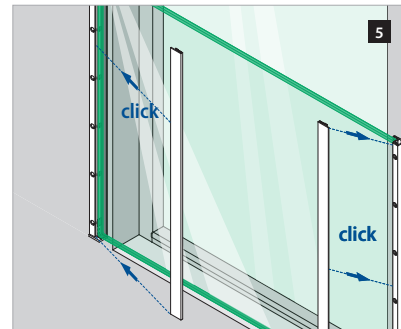

Assembly video:
<https://q-ne.ws/3vsZL5a>

ASSEMBLY GUIDE

166839-011-00-xx

Wall mount profile

EASY GLASS® VIEW - Facade mounting (UK)

Q-INFO MOD 6839

Assembly video:
<https://q-ne.ws/3vsZL5a>

ASSEMBLY GUIDE

166839-011-00-xx

Wall mount profile

EASY GLASS® VIEW - Reveal mounting (UK)

Q-INFO MOD 6839

Assembly video:
<https://q-ne.ws/3vsZL5a>

ASSEMBLY GUIDE

166839-011-00-xx

Wall mount profile