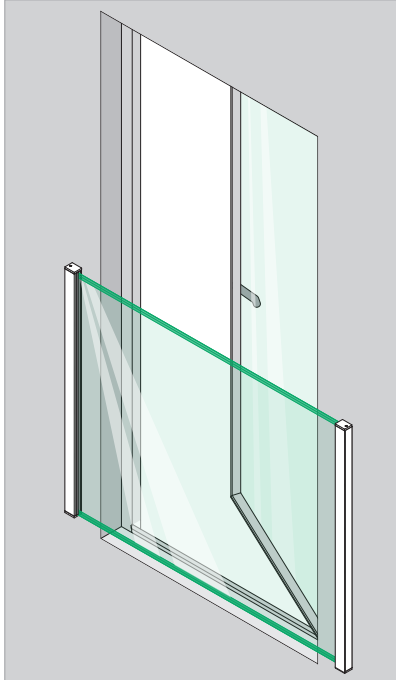

Assembly video:
<https://q-ne.ws/3vsZL5a>

ASSEMBLY GUIDE

166839-011-00-xx

Wall mount profile

EASY GLASS® VIEW - Facade mounting (UK)

Q-INFO MOD 6839

Assembly video:
<https://q-ne.ws/3vsZL5a>

ASSEMBLY GUIDE

166839-011-00-xx

Wall mount profile

EASY GLASS® VIEW - Reveal mounting (UK)

Q-INFO MOD 6839

Assembly video:
<https://q-ne.ws/3vsZL5a>

ASSEMBLY GUIDE

166839-011-00-xx

Wall mount profile

EASY GLASS® VIEW - Frame mounting (UK)

Q-INFO MOD 6839