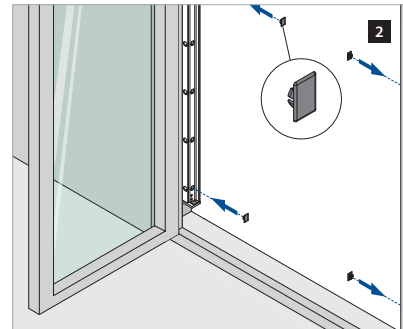

Assembly video:
<https://q-ne.ws/3vsZL5a>

ASSEMBLY GUIDE

166839-011-00-xx

Wall mount profile

EASY GLASS® VIEW - Facade mounting (UK)

Q-INFO MOD 6839

Assembly video:
<https://q-ne.ws/3vsZL5a>

ASSEMBLY GUIDE

166839-011-00-xx

Wall mount profile

EASY GLASS® VIEW - Reveal mounting (UK)

Q-INFO MOD 6839

Assembly video:
<https://q-ne.ws/3vsZL5a>

ASSEMBLY GUIDE

166839-011-00-xx

Wall mount profile