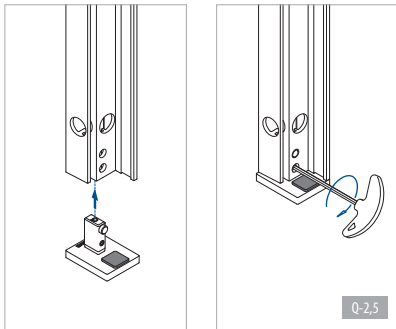

Assembly video:
<https://q-ne.ws/3vsZL5a>

ASSEMBLY GUIDE

166839-011-00-xx

Wall mount profile

EASY GLASS® VIEW - Facade mounting (UK)

Q-INFO MOD 6839

Assembly video:
<https://q-ne.ws/3vsZL5a>

ASSEMBLY GUIDE

166839-011-00-xx

Wall mount profile

EASY GLASS® VIEW - Reveal mounting (UK)

Q-INFO MOD 6839

Assembly video:
<https://q-ne.ws/3vsZL5a>

ASSEMBLY GUIDE

166839-011-00-xx

Wall mount profile