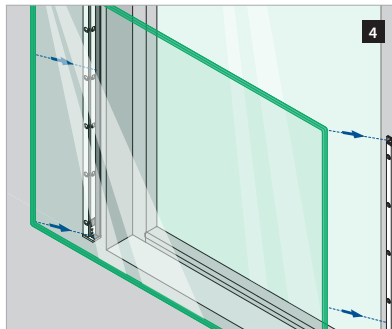

Assembly video:
<https://q-ne.ws/3vsZL5a>

ASSEMBLY GUIDE

166839-011-00-xx

Wall mount profile

EASY GLASS® VIEW - Facade mounting (UK)

Q-INFO MOD 6839

Assembly video:
<https://q-ne.ws/3vsZL5a>

ASSEMBLY GUIDE

166839-011-00-xx

Wall mount profile

EASY GLASS® VIEW - Reveal mounting (UK)

Q-INFO MOD 6839

Assembly video:
<https://q-ne.ws/3vsZL5a>

ASSEMBLY GUIDE

166839-011-00-xx

Wall mount profile

EASY GLASS® VIEW - Frame mounting (UK)

Q-INFO MOD 6839